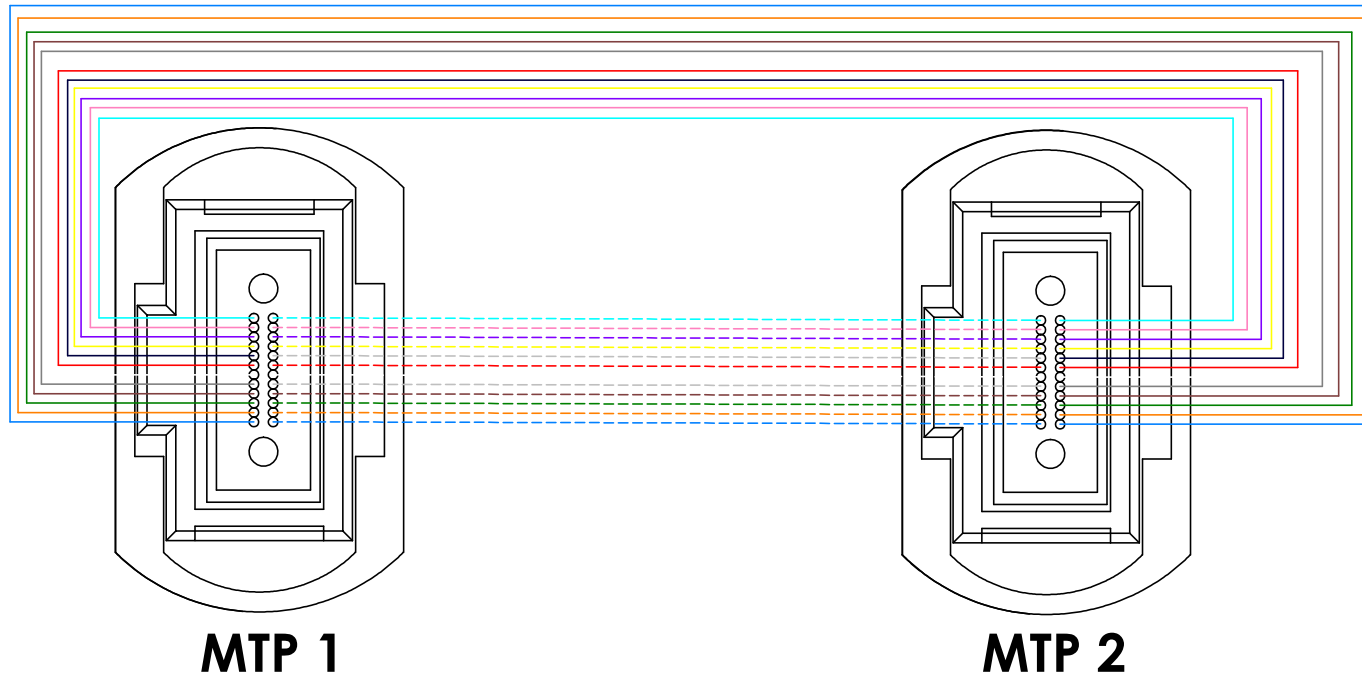

OM4 24 Fiber MTP (Non-Pinned) Jumper, Plenum Cable

Fiber Pinout for 100GbE Direct Connect

FIBER	MTP 1 POSITION	MTP 2 POSITION
1	1	13
2	2	14
3	3	15
4	4	16
5	5	17
6	6	18
7	7	19
8	8	20
9	9	21
10	10	22
11	11	23
12	12	24
13	13	1
14	14	2
15	15	3
16	16	4
17	17	5
18	18	6
19	19	7
20	20	8
21	21	9
22	22	10
23	23	11
24	24	12

- fiber 1
 - fiber 2
 - fiber 3
 - fiber 4
 - fiber 5
 - fiber 6
 - fiber 7
 - fiber 8
 - fiber 9
 - fiber 10
 - fiber 11
 - fiber 12
 - - fiber 13
 - - fiber 14
 - - fiber 15
 - - fiber 16
 - - fiber 17
 - - fiber 18
 - - fiber 19
 - - fiber 20
 - - fiber 21
 - - fiber 22
 - - fiber 23
 - - fiber 24
- * from MTP 1 perspective